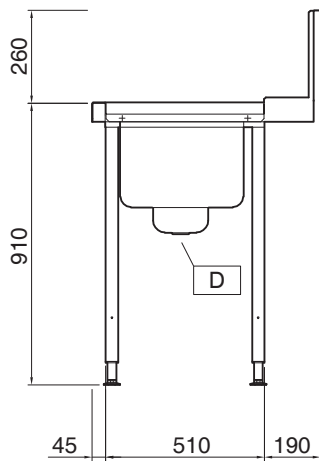

Short Form Specification

Item No. _____

For hood type dishwashers. Constructed in 304 AISI stainless steel with backsplash mm250h. N. 2 square 40x40mm tubular legs on height-adjustable feet. Bowl size mm500x400x250h with drain hole and strainer. Basket direction: from right to left.

Construction

- Stainless steel feet 50 mm adjustable in height to ensure that tables drain back into the dishwasher.
- 700x500x300mm bowl available upon request.
- Included splashback to prevent water spatter.
- Deep anti-drip profiles completely folded with lower edge for safe and easy cleaning.
- All surfaces smooth with polished finish.
- 40x40 mm square tubular legs in AISI 304 stainless steel.
- Constructed entirely in 304 AISI stainless steel.

Optional Accessories

- Strainer basket for prewash tables PNC 864068
- Undershelf for Dishwasher table, 1200 mm PNC 865352
- Floor fastening kit for 2 square legs PNC 865386
- Single plastic drain syphon 2" for Sinks PNC 895313

APPROVAL: _____

Front

Side

Top

Key Information:

External dimensions, Width:	1200 mm
865328 (PTSBHT12R)	1200 mm
External dimensions, Depth:	745 mm
External dimensions, Height:	1170 mm
Net weight:	ISO 9001; ISO 14001 kg
Splashback Dimensions, Height:	300 mm
Basin dimensions:	500x400x300h