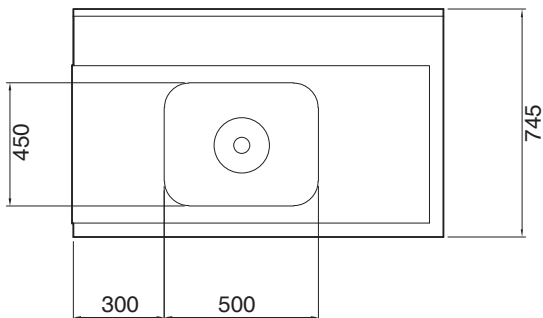

Short Form Specification

Item No. _____

For hood type dishwashers. Constructed in 304 AISI stainless steel with backsplash mm250h. N. 2 square 40x40mm tubular legs on height-adjustable feet. Bowl size mm500x400x250h with drain hole and strainer. Basket direction: from right to left.

Construction

- Stainless steel feet 50 mm adjustable in height to ensure that tables drain back into the dishwasher.
- 700x500x300mm bowl available upon request.
- Included splashback to prevent water spatter.
- Deep anti-drip profiles completely folded with lower edge for safe and easy cleaning.
- All surfaces smooth with polished finish.
- 40x40 mm square tubular legs in AISI 304 stainless steel.
- Constructed entirely in 304 AISI stainless steel.

APPROVAL: _____

Front

Side

Top

Key Information:

External dimensions, Width:	1200 mm
865328 (PTSBHT12R)	1200 mm
External dimensions, Depth:	745 mm
External dimensions, Height:	1170 mm
Net weight:	ISO 9001; ISO 14001 kg
Splashback Dimensions, Height:	300 mm
Basin dimensions:	500x400x300h

Handling System for Hood type
Pre-wash Table with 500x400 Bowl and Strainer Right to Left, 1200mm

The company reserves the right to make modifications to the products
without prior notice. All information correct at time of printing.