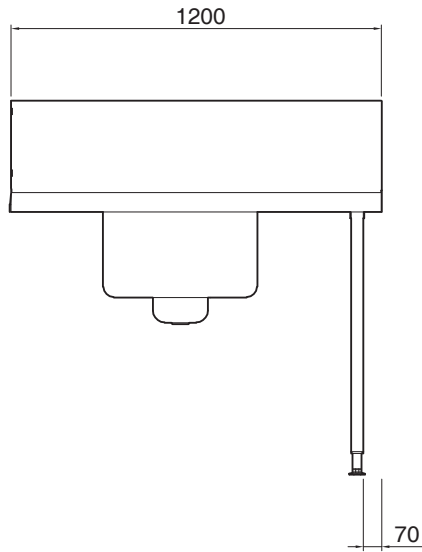

Short Form Specification

Item No. _____

For hood type dishwashers. Constructed in 304 AISI stainless steel with backsplash mm250h. N. 2 square 40x40mm tubular legs on height-adjustable feet. Bowl size mm500x400x250h with drain hole and strainer. Basket direction: from right to left.

Main Features

- Supplied knocked-down and easy to assemble.
- To be secured to the dishwasher and fitted to the receiving and sorting tables at the other end.
- Plain undershelves and pre-rinse units available as optional accessories.
- Designed for 500x500 mm dishwashing racks.

Construction

- Stainless steel feet 50 mm adjustable in height to ensure that tables drain back into the dishwasher.
- 700x500x300mm bowl available upon request.
- Included splashback to prevent water spatter.
- Deep anti-drip profiles completely folded with lower edge for safe and easy cleaning.
- All surfaces smooth with polished finish.
- 40x40 mm square tubular legs in AISI 304 stainless steel.
- Constructed entirely in 304 AISI stainless steel.

APPROVAL: _____

Front

Side

Top

Key Information:

External dimensions, Width:	1200 mm
865328 (PTSBHT12R)	1200 mm
External dimensions, Depth:	745 mm
External dimensions, Height:	1170 mm
Net weight:	ISO 9001; ISO 14001 kg
Splashback Dimensions, Height:	300 mm
Basin dimensions:	500x400x300h